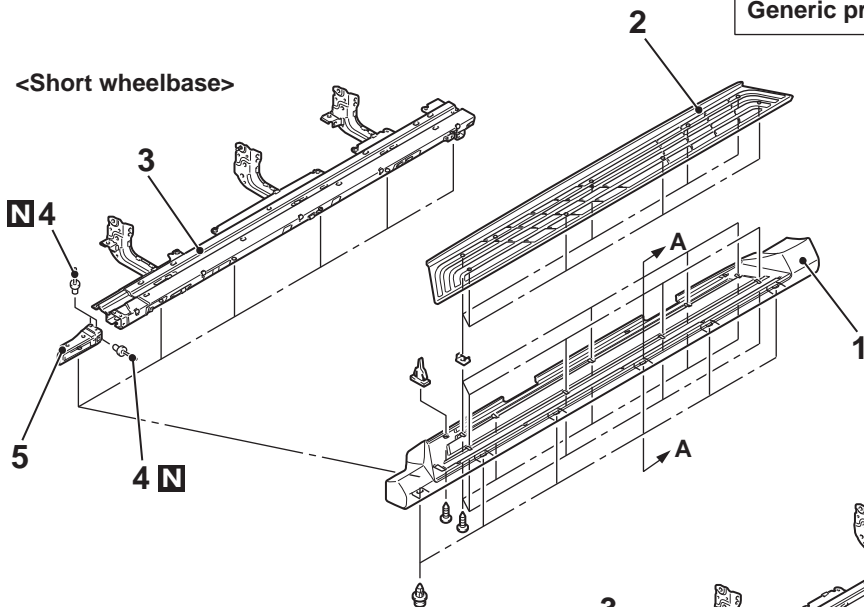

Double-sided tape affixed locations

Double-sided tape:
Generic products 4.0 mm width and 1.2 mm thickness

<Short wheelbase>

Section A-A

<Long wheelbase>