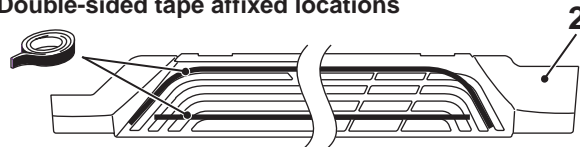

Double-sided tape affixed locations

Double-sided tape:
Generic products 4.0 mm width and 1.2 mm thickness

<Short wheelbase>

Section A-A

<Long wheelbase>