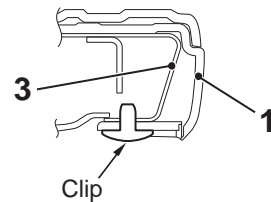

Double-sided tape affixed locations

Double-sided tape:
Generic products 4.0 mm width and 1.2 mm thickness

<Short wheelbase>

Section A-A

<Long wheelbase>