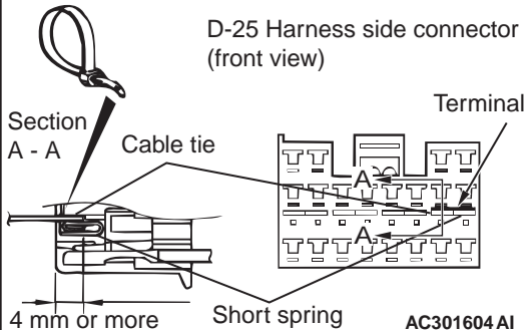

D-25 Harness side connector (front view)

AC301604 AI