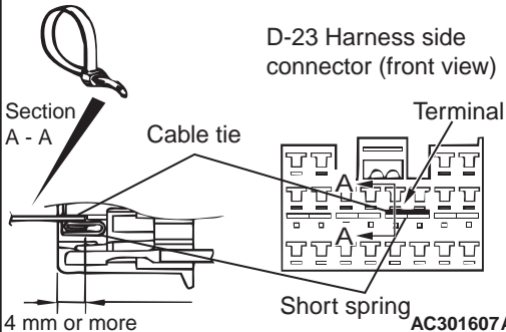

D-23 Harness side connector (front view)

AC301607AN