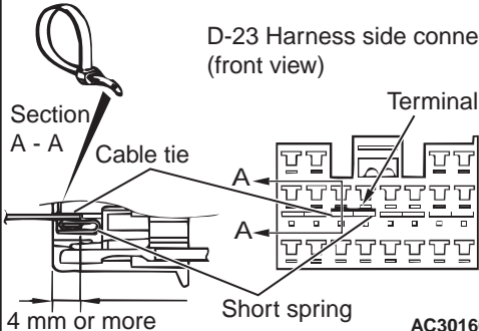

D-23 Harness side connector (front view)

AC301608AL