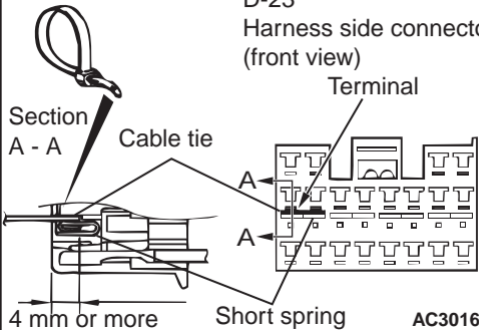

D-23

Harness side connector
(front view)

AC301609AJ