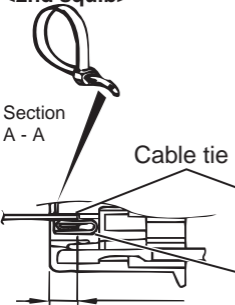

<2nd squib>

D-24 Harness side connector
(front view)

Section
A - A

Terminal

Cable tie

Short spring

AC308141AL