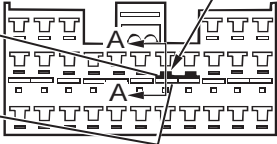

<2nd squib>

D-24 Harness side connector
(front view)

Section
A - A

Cable tie

Terminal

Short spring

4 mm or more

AC308142AJ