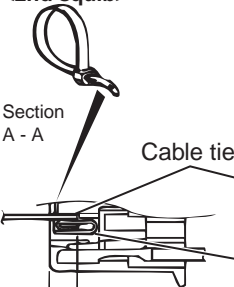

<2nd squib>

D-24 Harness side connector
(front view)

Section
A - A

Cable tie

Terminal

Short spring

4 mm or more

AC308142AJ