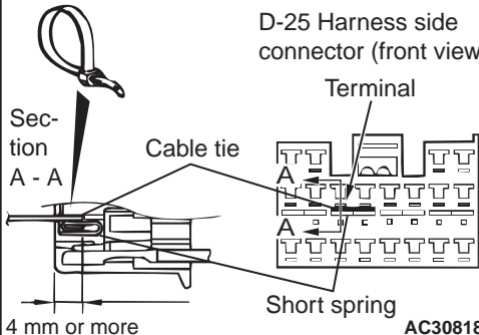

D-25 Harness side connector (front view)

AC308180 AL