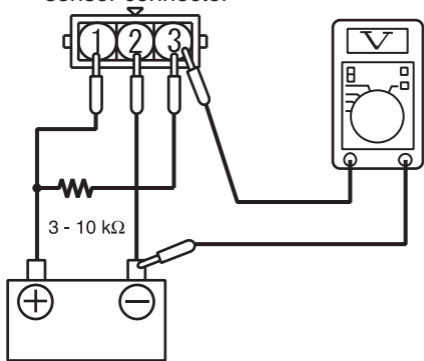

Vehicle speed
sensor

Vehicle speed
sensor connector

AC604425 AB