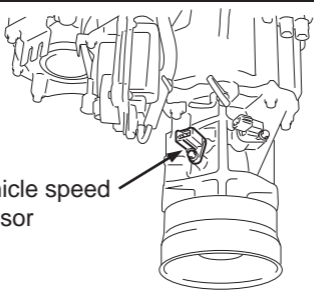

Vehicle speed
sensor

Vehicle speed
sensor connector

AC604425 AB