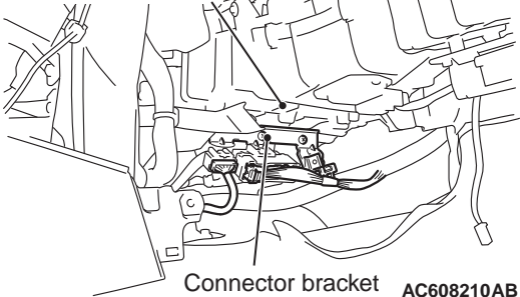

Front heater unit

Connector bracket

AC608210AB