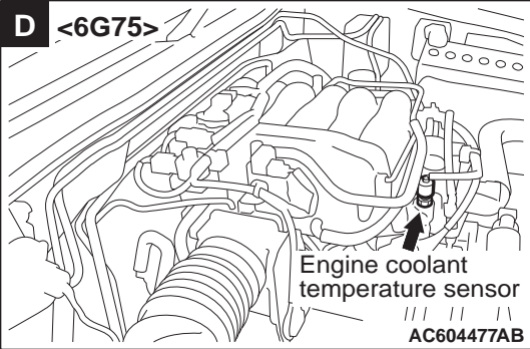

D

<6G75>

**Engine coolant
temperature sensor**

/// // \\
AC604477AB