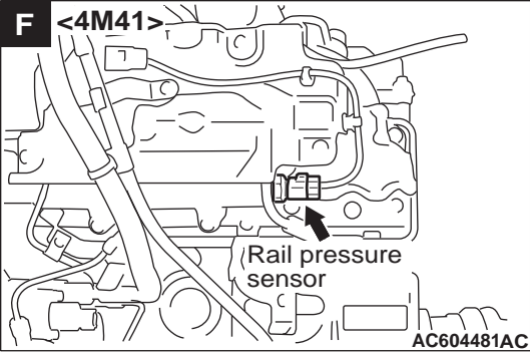

**F**

**<4M41>**

**Rail pressure  
sensor**

**AC604481AC**