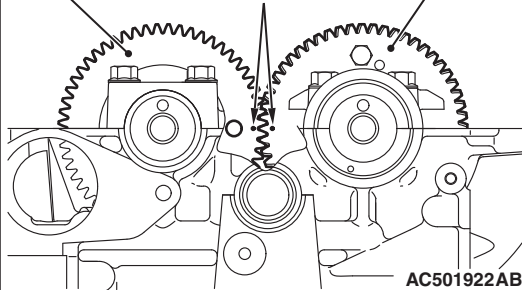

Exhaust  
camshaft

Inlet camshaft

Timing marks

AC501922AB