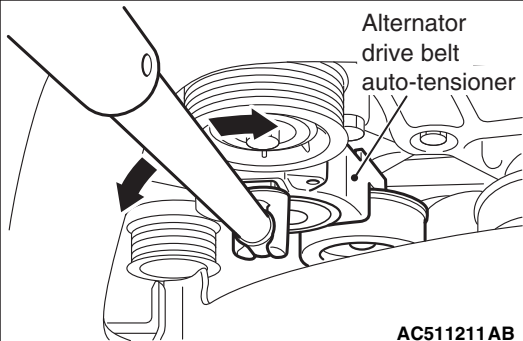

Alternator  
drive belt  
auto-tensioner

AC511211 AB