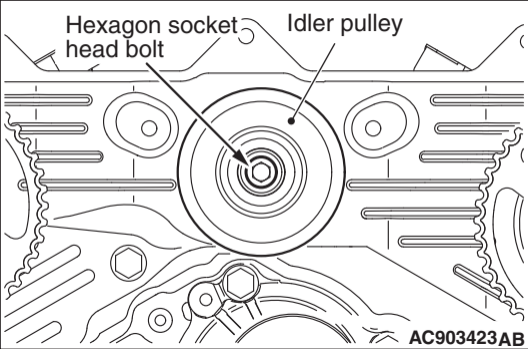

Hexagon socket
head bolt

Idler pulley

AC903423AB