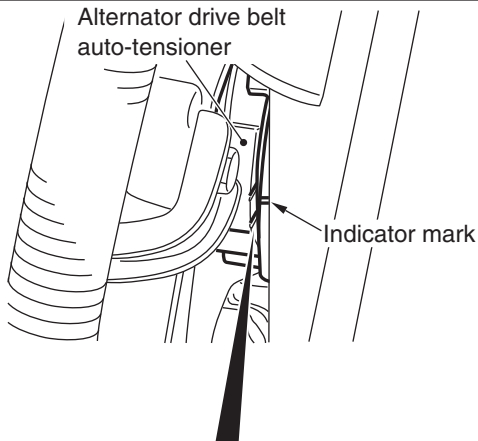

Alternator drive belt
auto-tensioner

MIN belt length

MAX belt length

Indicator mark position

AC904007AB