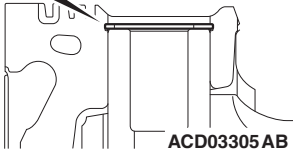

Snap ring

ACD03305 AB

Shear drop