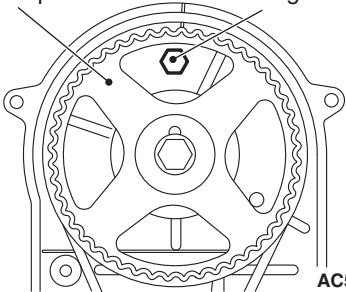

Timing belt rear cover  
mounting bolt

Camshaft sprocket

AC502870AB