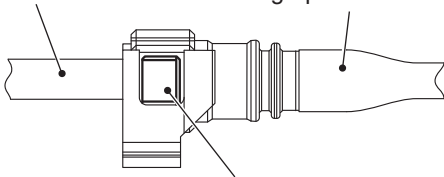

Fuel line pipe

Fuel high-pressure hose

Lock of the connector

AC511508AB