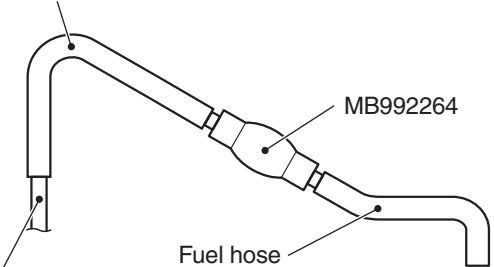

Fuel hose (bore: ϕ 7.6 mm)

MB992264

Fuel pipe

Fuel hose
(bore: ϕ 7.6 mm)

AC711664 AB