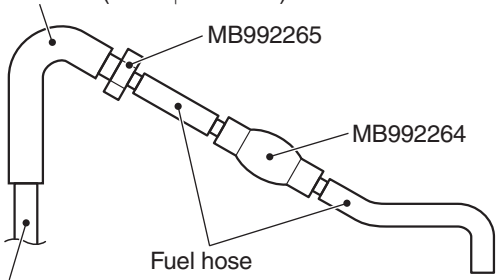

Fuel hose (bore: ϕ 11.5 mm)

MB992265

MB992264

Fuel pipe

Fuel hose
(bore: ϕ 7.6 mm)

AC711665 AB