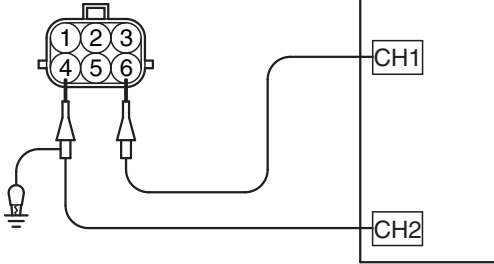

Exhaust gas recirculation valve (stepper motor) connector

Oscilloscope

AK000847AF