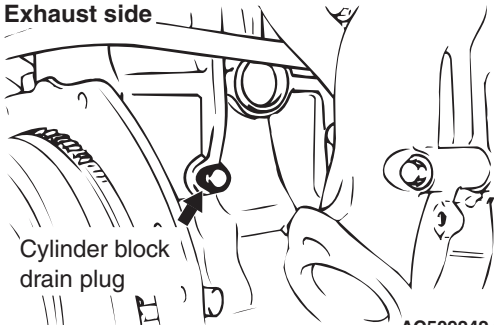

Exhaust side

**Cylinder block
drain plug**

AC509242 AB