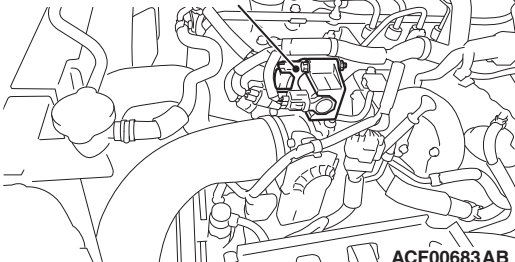

Variable geometry control solenoid valve

ACF00683AB