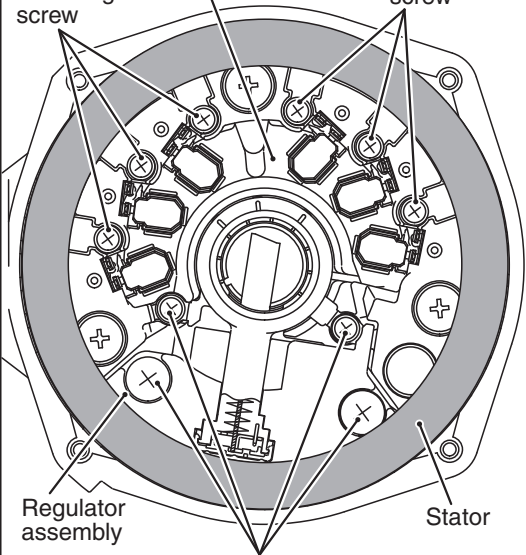

Stator mounting screw
Rectifier assembly
Stator mounting screw

Regulator mounting screw

AK802861AD