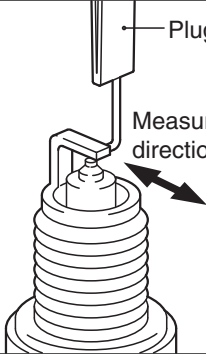

Plug gap gauge

Measurement  
direction

AK900704AF