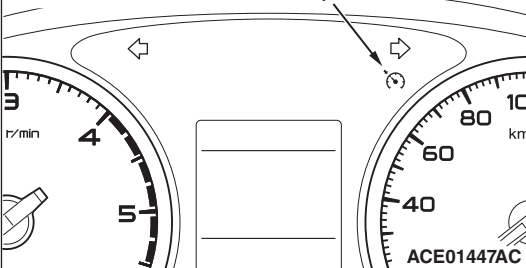

<Mono-colour liquid crystal display>

Cruise control indicator lamp

ACE01447AC