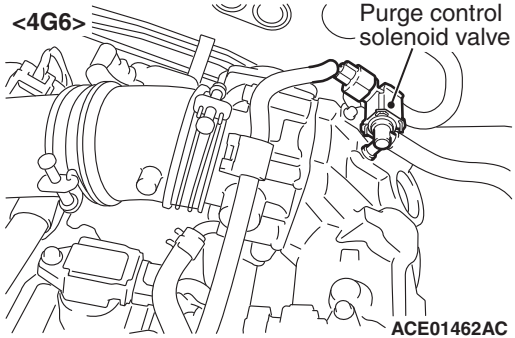

<4G6>

Purge control
solenoid valve

ACE01462AC