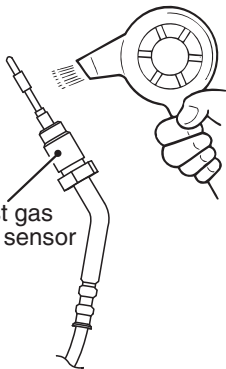

Equipment side  
connector

No.2 exhaust gas  
temperature sensor

ACE01578AB