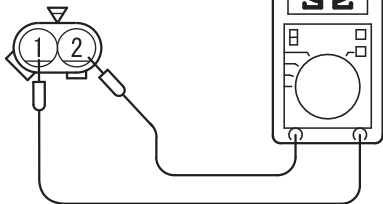

Equipment side  
connector

No.2 exhaust gas  
temperature sensor

ACE01578AB