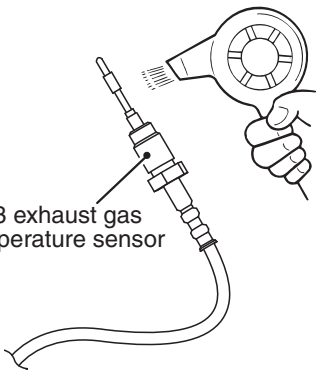

Equipment side
connector

No.3 exhaust gas
temperature sensor

ACE01579AB