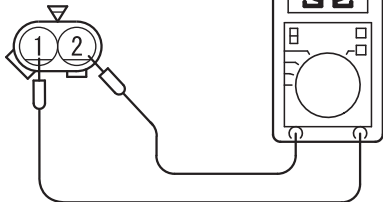

Equipment side
connector

No.3 exhaust gas
temperature sensor

ACE01579AB