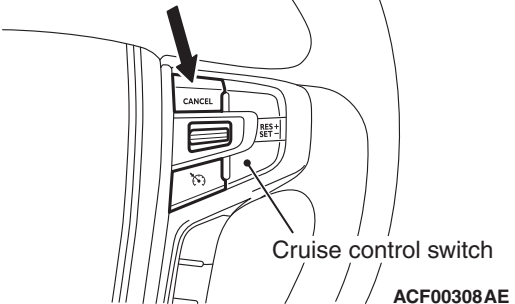

CANCEL switch: ON

Cruise control switch

ACF00308AE