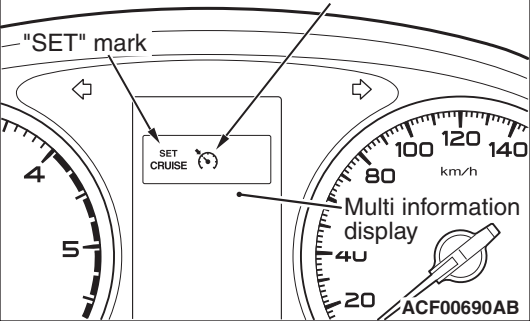

Cruise control display screen

"SET" mark

SET
CRUISE

Multi information
display

ACF00690AB