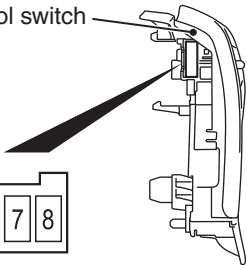

Cruise control switch

ACF00695AB