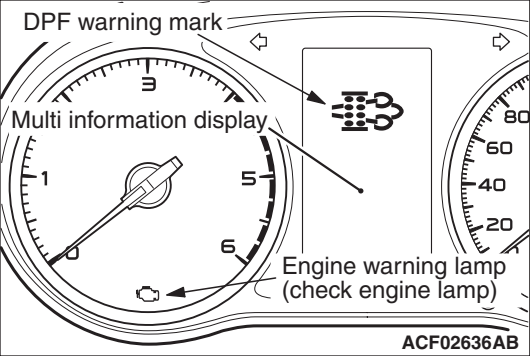

DPF warning mark

Multi information display

Engine warning lamp
(check engine lamp)

ACF02636AB