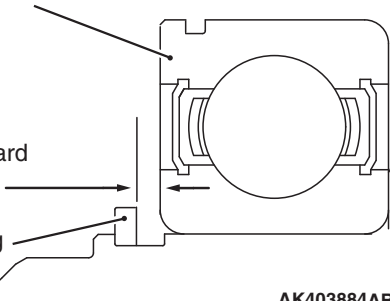

Maindrive gear
bearing

Standard
value

Snap ring

AK403884AB