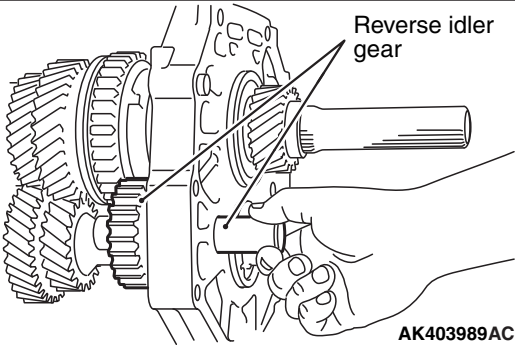

Reverse idler gear

AK403989AC