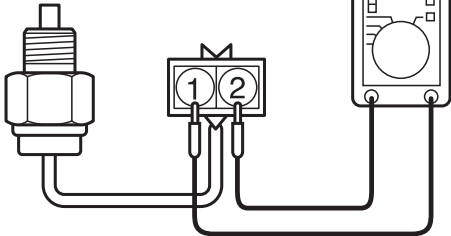

High range/low range detection switch

AK500510AB