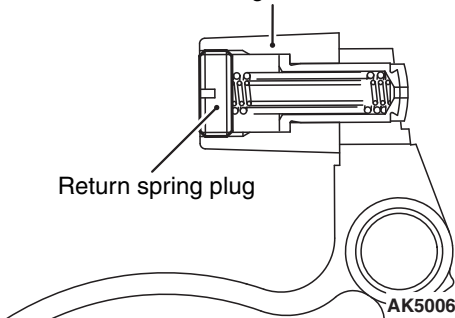

Plunger boss

Return spring plug

AK500693AC