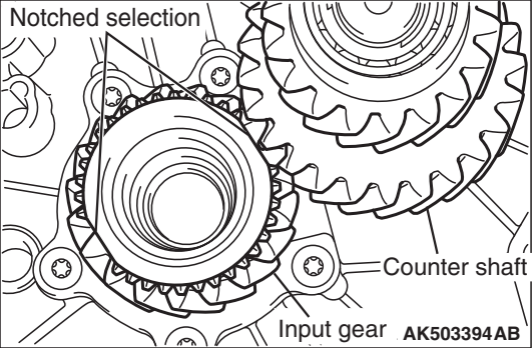

Notched selection

Counter shaft

Input gear AK503394AB