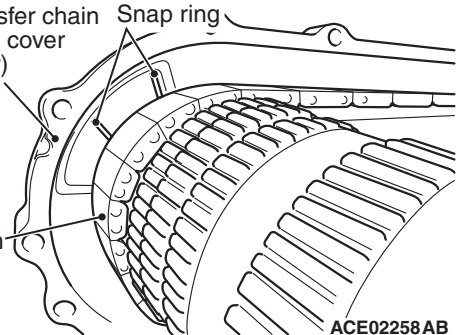

Transfer chain
case cover
(rear)

Snap ring

Chain

ACE02258 AB