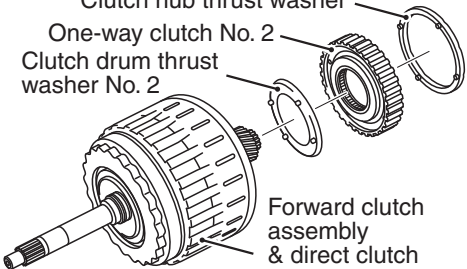

Clutch hub thrust washer

One-way clutch No. 2

Clutch drum thrust washer No. 2

Forward clutch assembly & direct clutch assembly

AK801260 AB