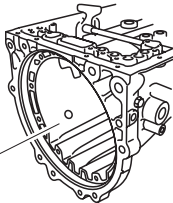

FR planetary ring gear &  
FR planetary ring gear flange &  
centre planetary ring gear

Thrust needle  
roller bearing

Thrust bearing race No. 3

**AK801268AC**