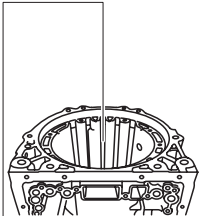

Thrust bearing race
No. 3

Thrust needle roller
bearing

FR planetary ring gear
& FR planetary ring
gear flange & Centre
planetary ring gear

AK801472AC