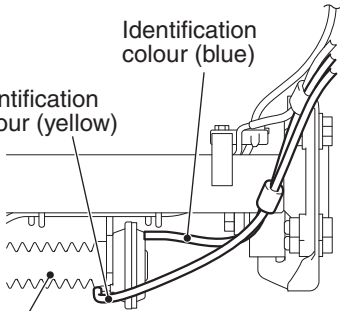

Identification
colour (yellow)

Identification
colour (blue)

Actuator

ACE01673AC