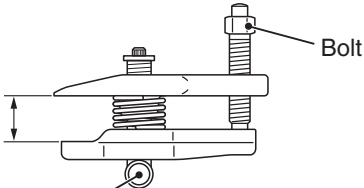

Parallel

Knob

Good

Bad

AC106821AB