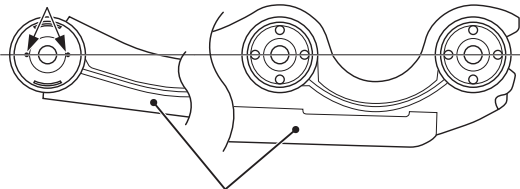

Projection

Lower arm

AC509283 AB