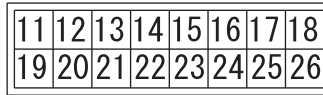

Electric parking brake ECU connector
(8 pin)

Electric parking brake ECU connector
(16 pin)