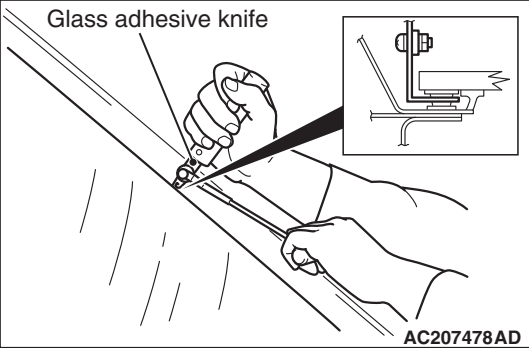

# Glass adhesive knife

AC207478AD