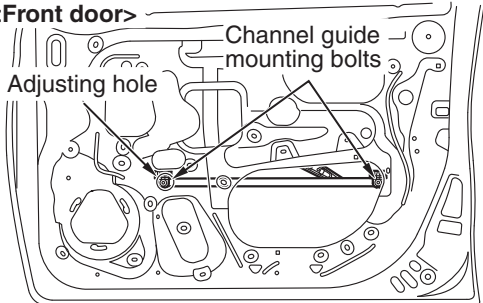

**<Front door>**

Adjusting hole

Channel guide  
mounting bolts

**<Rear door>**

Channel guide  
mounting bolts

ACF00954AB