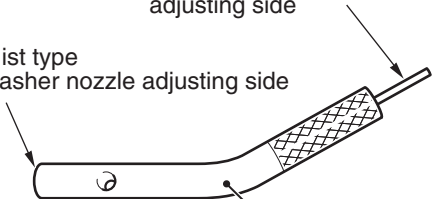

Jet type washer nozzle  
adjusting side

Mist type  
washer nozzle adjusting side

MB992326

AC900637 AC